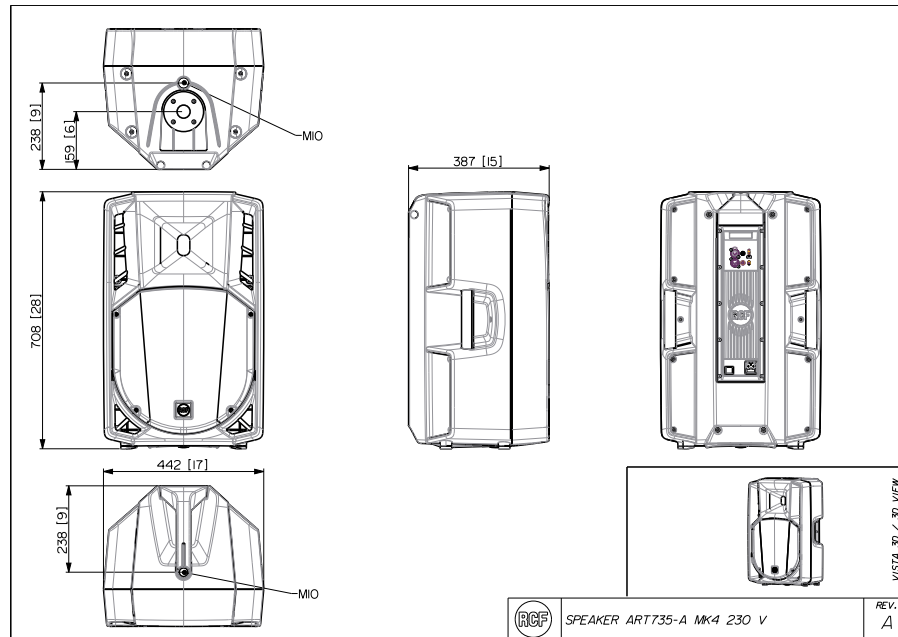

ART 735-A MK4

ACTIVE TWO-WAY SPEAKER

Line Art 2D

TECHNICAL SPECIFICATIONS

Acoustical specifications	Frequency Response	45 Hz ÷ 20000 Hz	
	Max SPL @ 1m	132 dB	
	Horizontal coverage angle	90°	
	Vertical coverage angle	60°	
Transducers	Compression Driver	1 x 1.4" neo, 3.0" v.c	
	Woofer	1 x 15", 3.0" v.c	
Input/Output section	Input signal	bal/unbal	
	Input connectors	XLR, Jack	
	Output connectors	XLR	
	Input sensitivity	-2 dBu/+4 dBu	
	Mic. Input Sensitivity	-32 dBu	
Processor section	Crossover Frequencies	800 Hz	
	Protections	Thermal, RMS	
	Limiter	Soft Limiter	
Power section	Controls	Volume, Boost, Mic/Line	
	Total Power	1400 W Peak, 700 W RMS	
	High frequencies	400 W Peak, 200 W RMS	
	Low frequencies	1000 W Peak, 500 W RMS	
	Cooling	Convection	
Standard compliance	Connections	VDE	
	Safety agency	CE compliant	
	Physical specifications	Cabinet/Case Material	PP Composite
	Hardware	2 x M10	
	Handles	1 Top, 2 Side	
	Pole mount/Cap	Yes	
	Grille	Steel	
	Color	Black